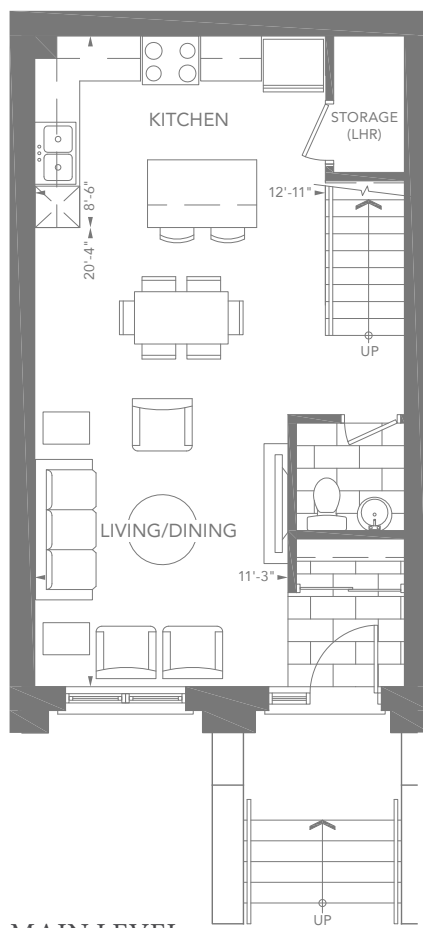

# EXECUTIVE TOWN

3A

3 BEDROOM + WORK

1,733 SQ.FT.

339 SQ.FT. TERRACE

3RD LEVEL

ROOF LEVEL

MAIN LEVEL

2ND LEVEL

BLOCK 6 - MAIN LEVEL

BLOCK 6 - 2ND LEVEL

BLOCK 6 - 3RD LEVEL

BLOCK 6 - ROOF LEVEL

Actual usable floor space may vary from stated floor area.  
 Sizes and specifications are subject to change without notice. E&OE