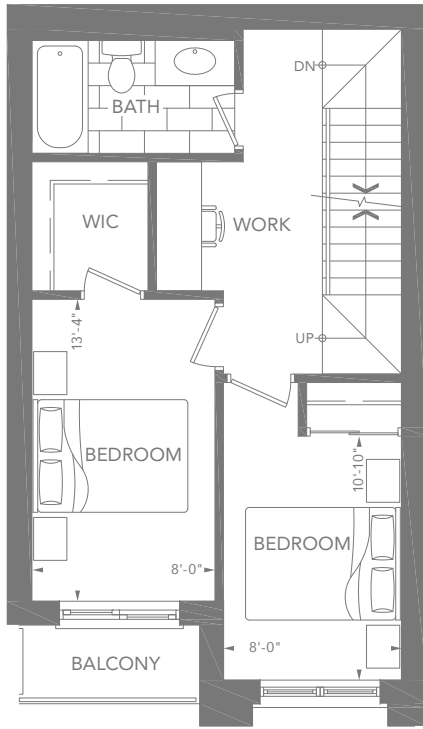

# EXECUTIVE TOWN

3A

3 BEDROOM + WORK

1,733 SQ.FT.

339 SQ.FT. TERRACE

3RD LEVEL

ROOF LEVEL

MAIN LEVEL

2ND LEVEL

BLOCK 6 - MAIN LEVEL

BLOCK 6 - 2ND LEVEL

BLOCK 6 - 3RD LEVEL

BLOCK 6 - ROOF LEVEL

Actual usable floor space may vary from stated floor area.  
 Sizes and specifications are subject to change without notice. E&OE