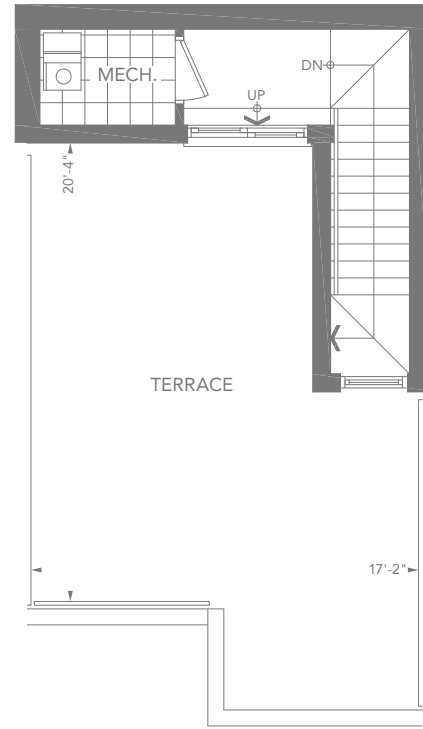

# EXECUTIVE TOWN

3A

3 BEDROOM + WORK

1,733 SQ.FT.

339 SQ.FT. TERRACE

3RD LEVEL

ROOF LEVEL

MAIN LEVEL

2ND LEVEL

BLOCK 6 - MAIN LEVEL

BLOCK 6 - 2ND LEVEL

BLOCK 6 - 3RD LEVEL

BLOCK 6 - ROOF LEVEL

Actual usable floor space may vary from stated floor area.  
 Sizes and specifications are subject to change without notice. E&OE