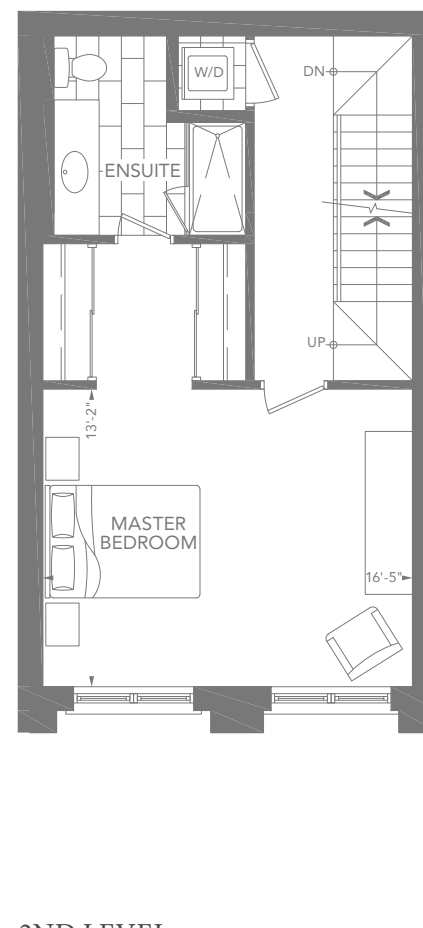

# EXECUTIVE TOWN

3A

3 BEDROOM + WORK

1,733 SQ.FT.

339 SQ.FT. TERRACE

3RD LEVEL

ROOF LEVEL

MAIN LEVEL

2ND LEVEL

BLOCK 6 - MAIN LEVEL

BLOCK 6 - 2ND LEVEL

BLOCK 6 - 3RD LEVEL

BLOCK 6 - ROOF LEVEL

Actual usable floor space may vary from stated floor area.  
 Sizes and specifications are subject to change without notice. E&OE