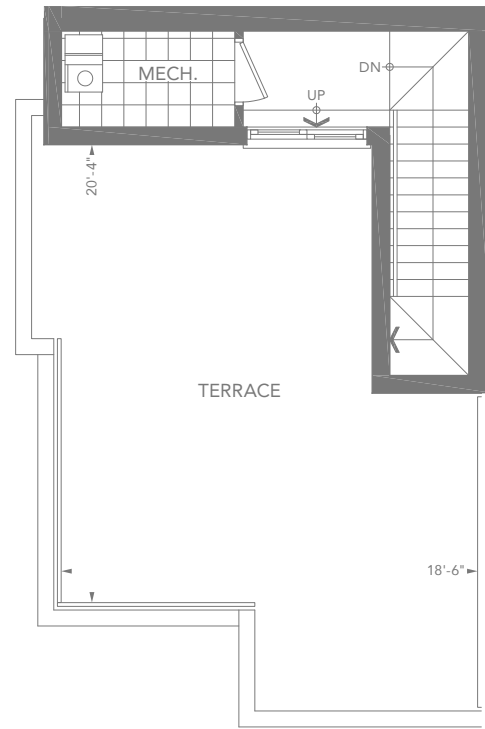

EXECUTIVE TOWN

3B-E

3 BEDROOM + DEN

1,966 SQ.FT.

383 SQ.FT. TERRACE

Actual usable floor space may vary from stated floor area.
Sizes and specifications are subject to change without notice. E&OE