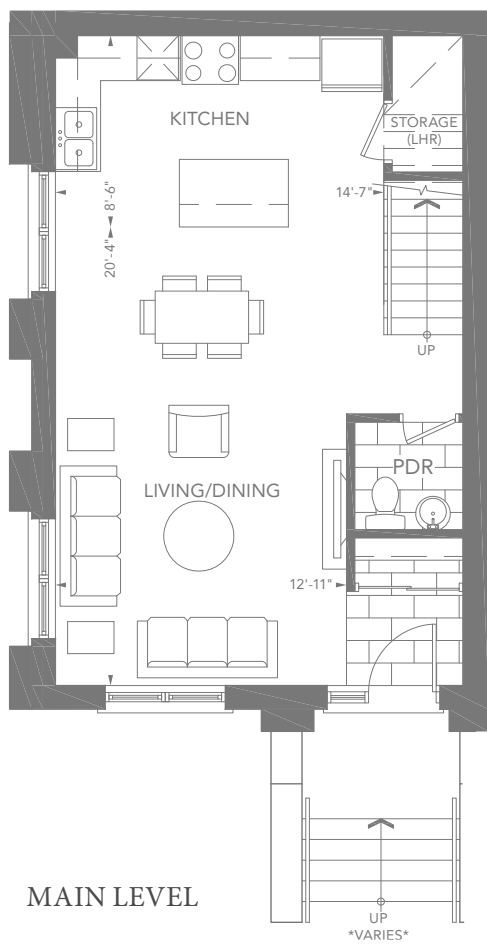

EXECUTIVE TOWN

3B-E

3 BEDROOM + DEN

1,966 SQ.FT.

383 SQ.FT. TERRACE

Actual usable floor space may vary from stated floor area.
Sizes and specifications are subject to change without notice. E&OE