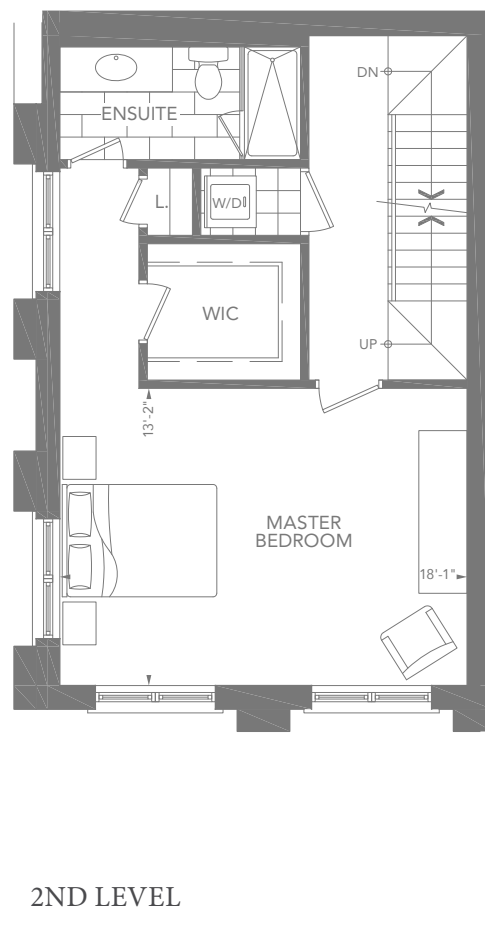

EXECUTIVE TOWN

3B-E

3 BEDROOM + DEN

1,966 SQ.FT.

383 SQ.FT. TERRACE

Actual usable floor space may vary from stated floor area.
Sizes and specifications are subject to change without notice. E&OE