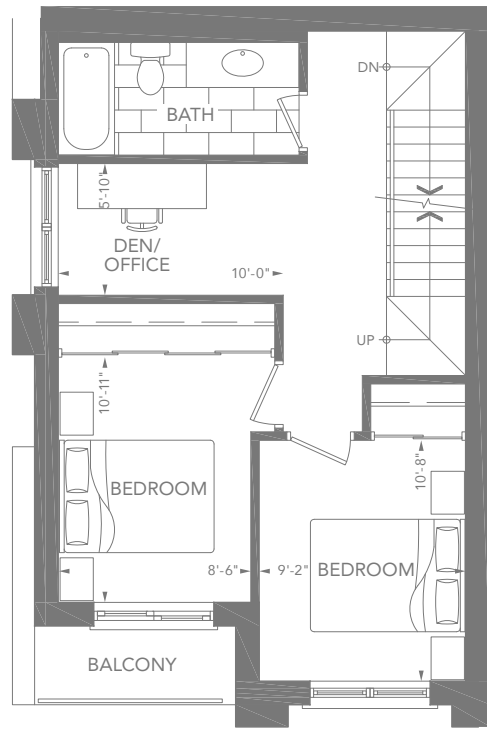

EXECUTIVE TOWN

3B-E

3 BEDROOM + DEN

1,966 SQ.FT.

383 SQ.FT. TERRACE

Actual usable floor space may vary from stated floor area.
Sizes and specifications are subject to change without notice. E&OE