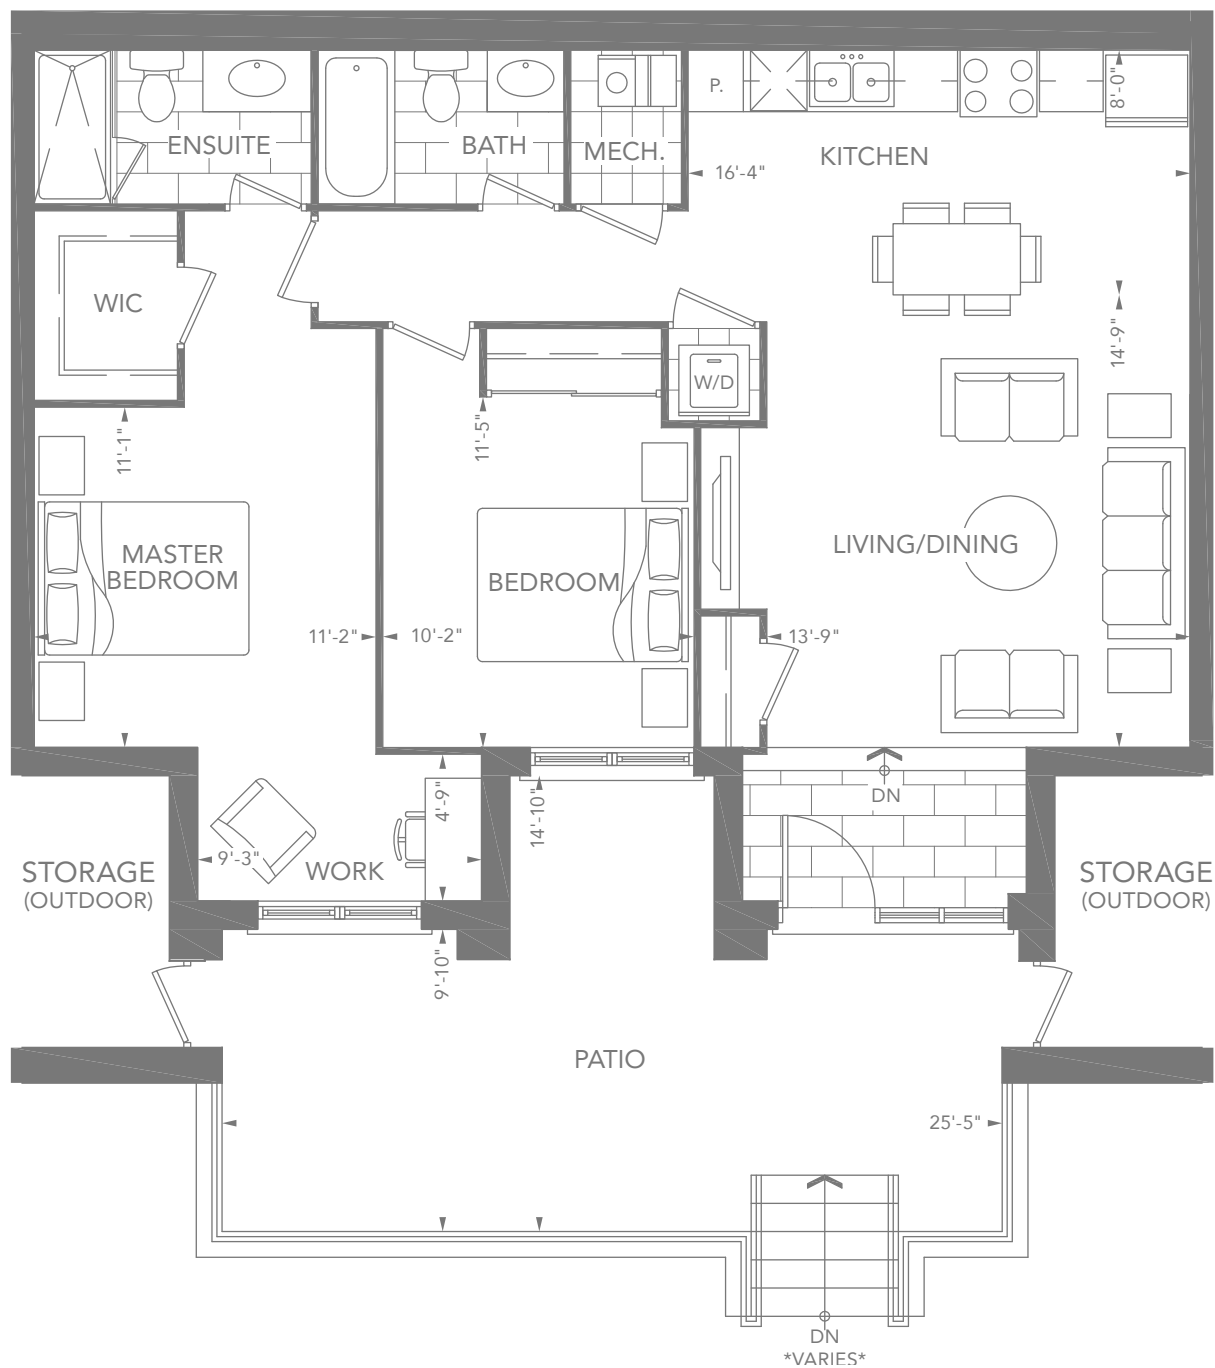

GARDEN FLAT

2D

2 BEDROOM + WORK

1,058 SQ.FT.
193 SQ.FT. PATIO

LOWER LEVEL