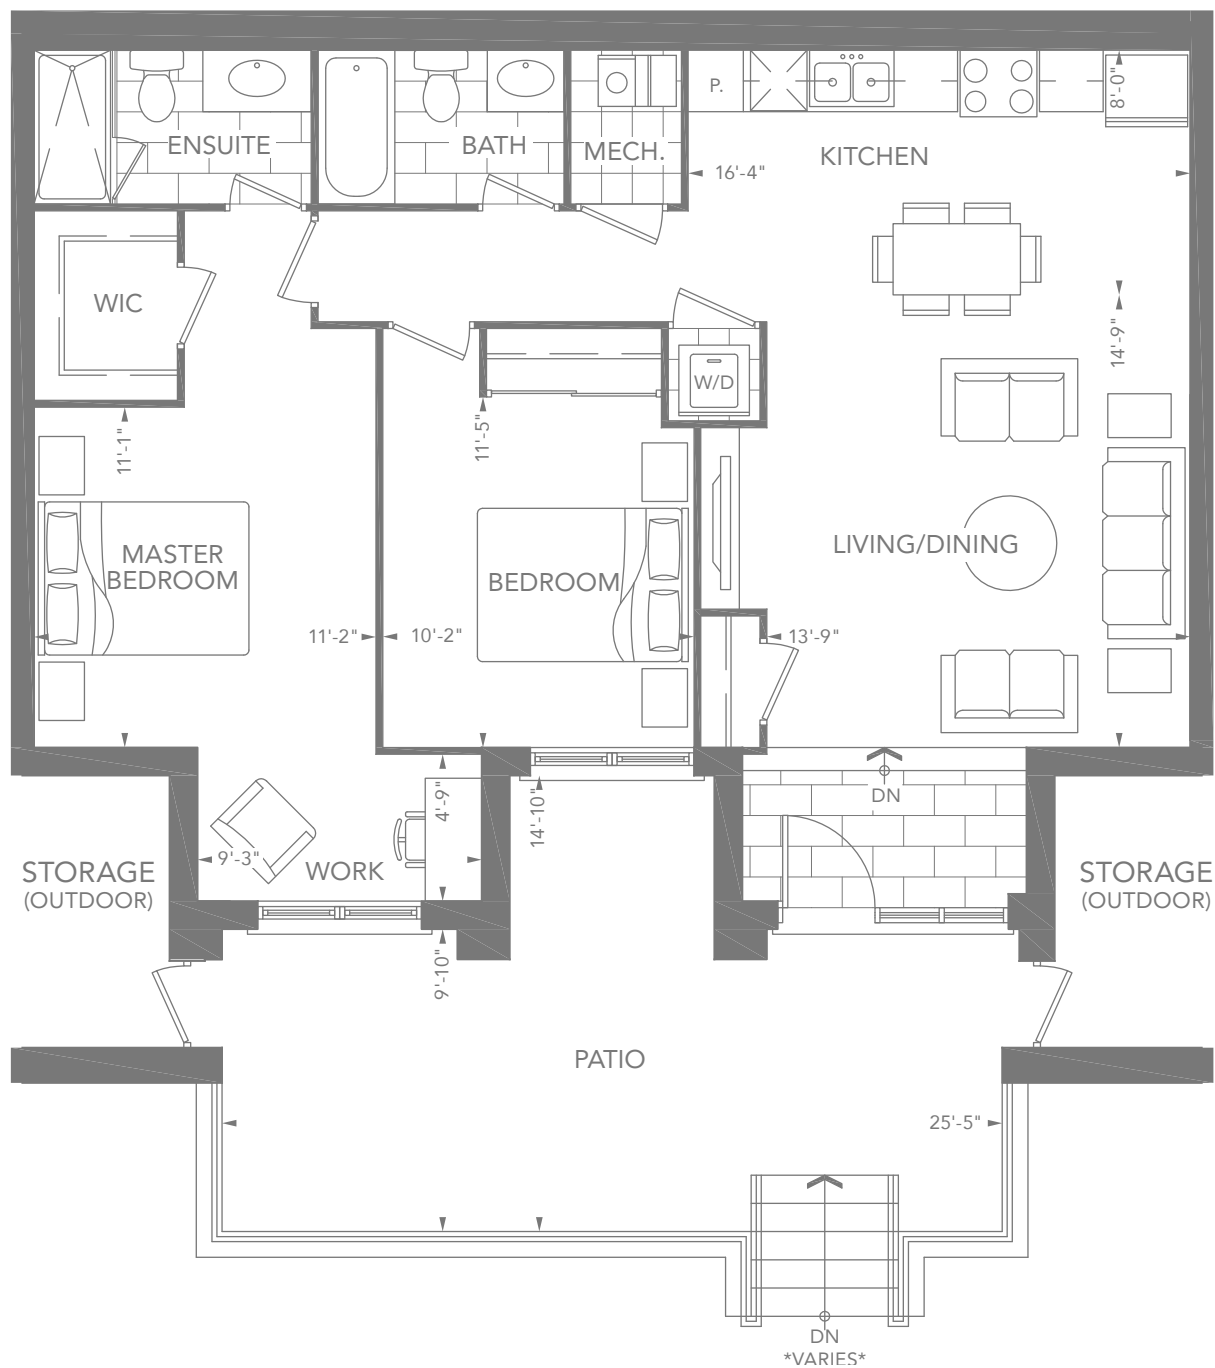

GARDEN FLAT

2D

2 BEDROOM + WORK

1,058 SQ.FT.
193 SQ.FT. PATIO

LOWER LEVEL

BLOCK 5 - LOWER LEVEL

Actual usable floor space may vary from stated floor area.
Sizes and specifications are subject to change without notice. E&OE