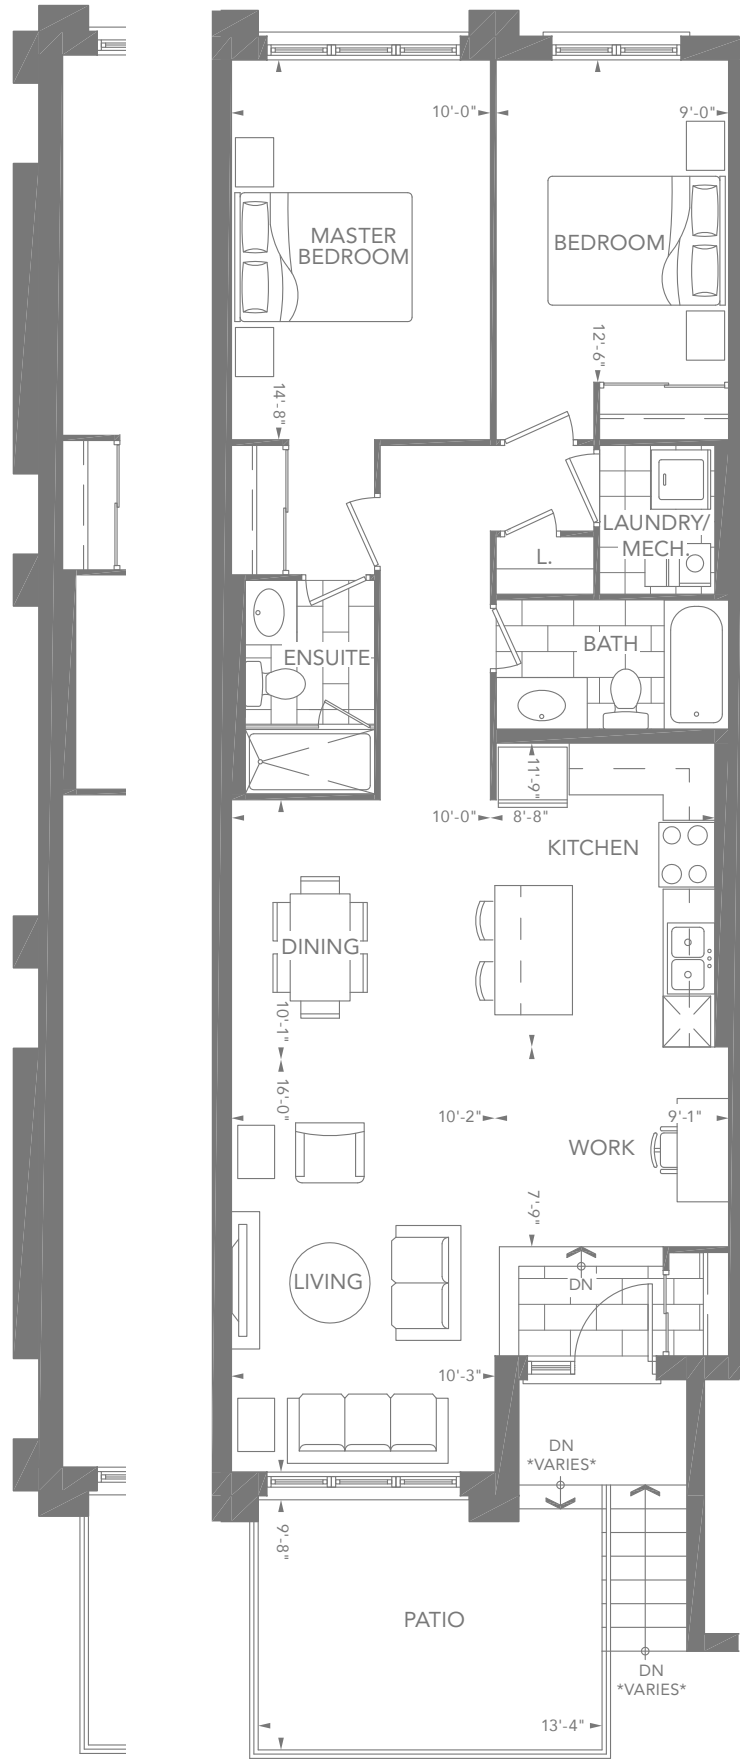

GARDEN FLAT

S1 | S1-E

2 BEDROOM + WORK

1,099-1,159 SQ.FT.

127 SQ.FT. PATIO

S1-E

LOWER LEVEL

BLOCK 2&7 - LOWER LEVEL

Actual usable floor space may vary from stated floor area.
Sizes and specifications are subject to change without notice. E&OE