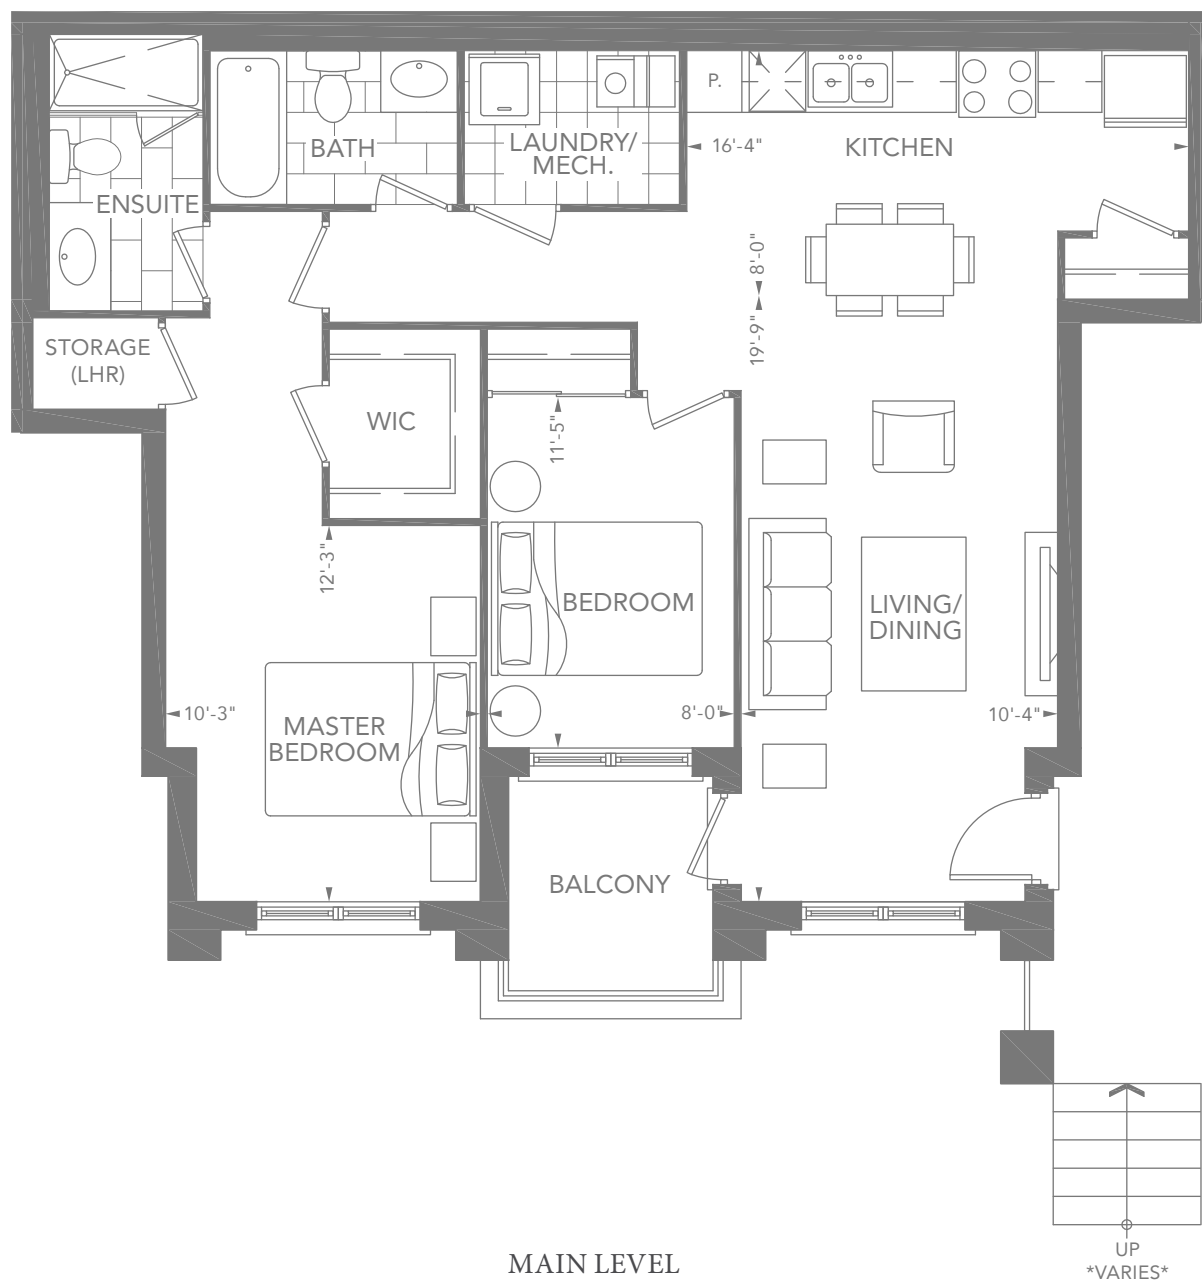

TERRACE FLAT

2C

2 BEDROOM

945 SQ.FT.

MAIN LEVEL