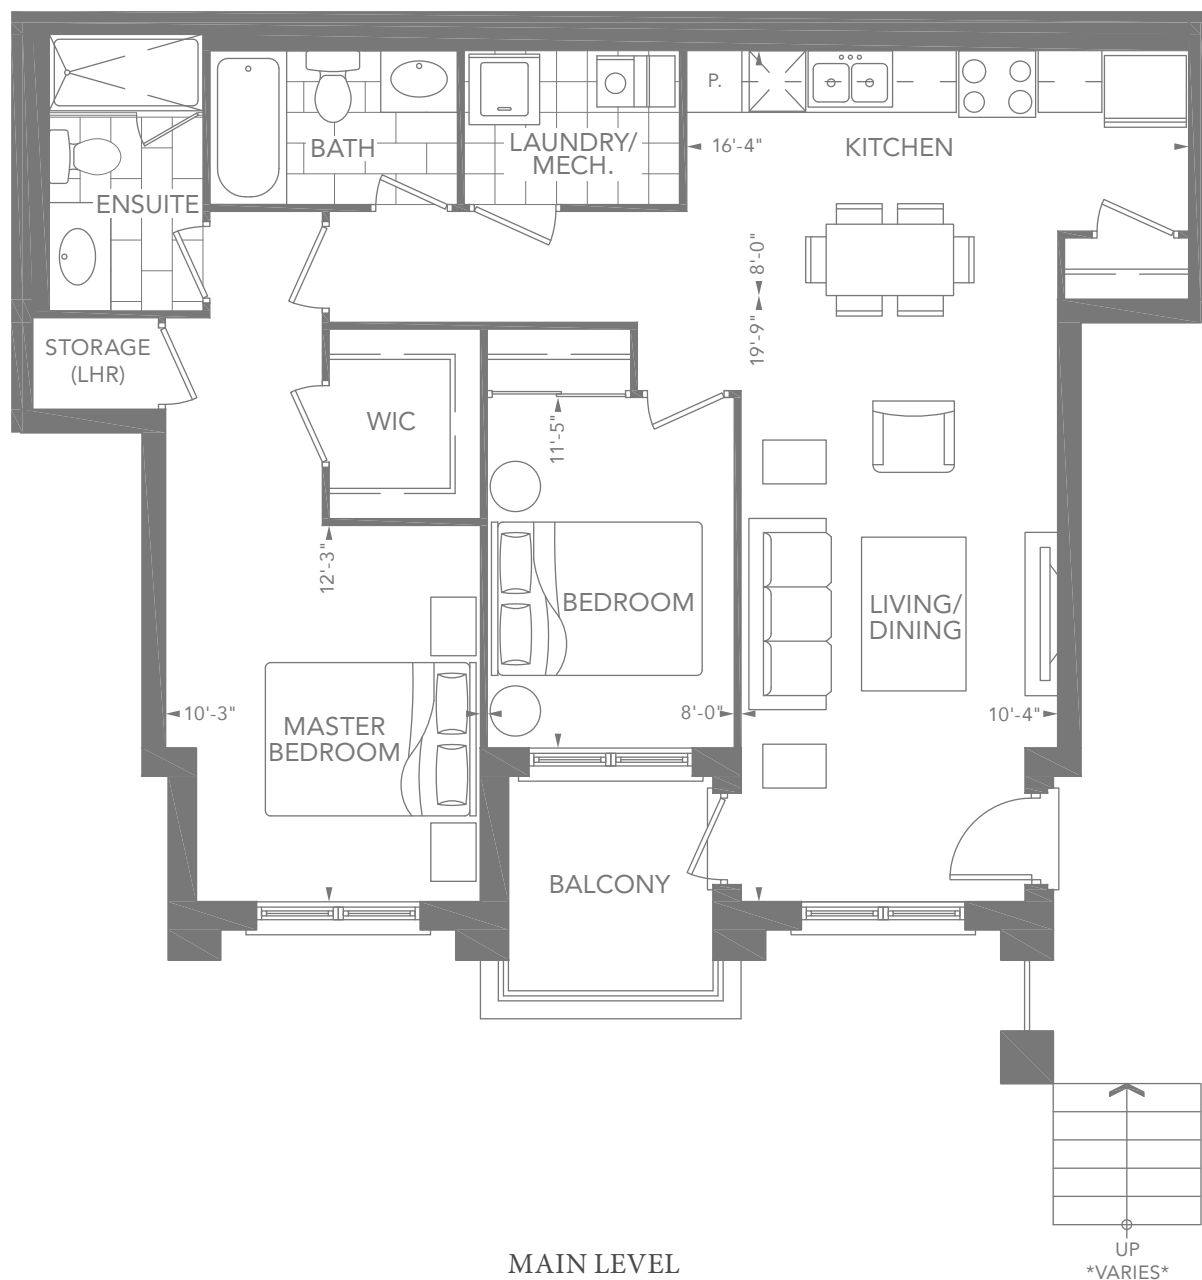

TERRACE FLAT

2C

2 BEDROOM

945 SQ.FT.

MAIN LEVEL

BLOCK 5 - MAIN LEVEL

Actual usable floor space may vary from stated floor area.
Sizes and specifications are subject to change without notice. E&OE