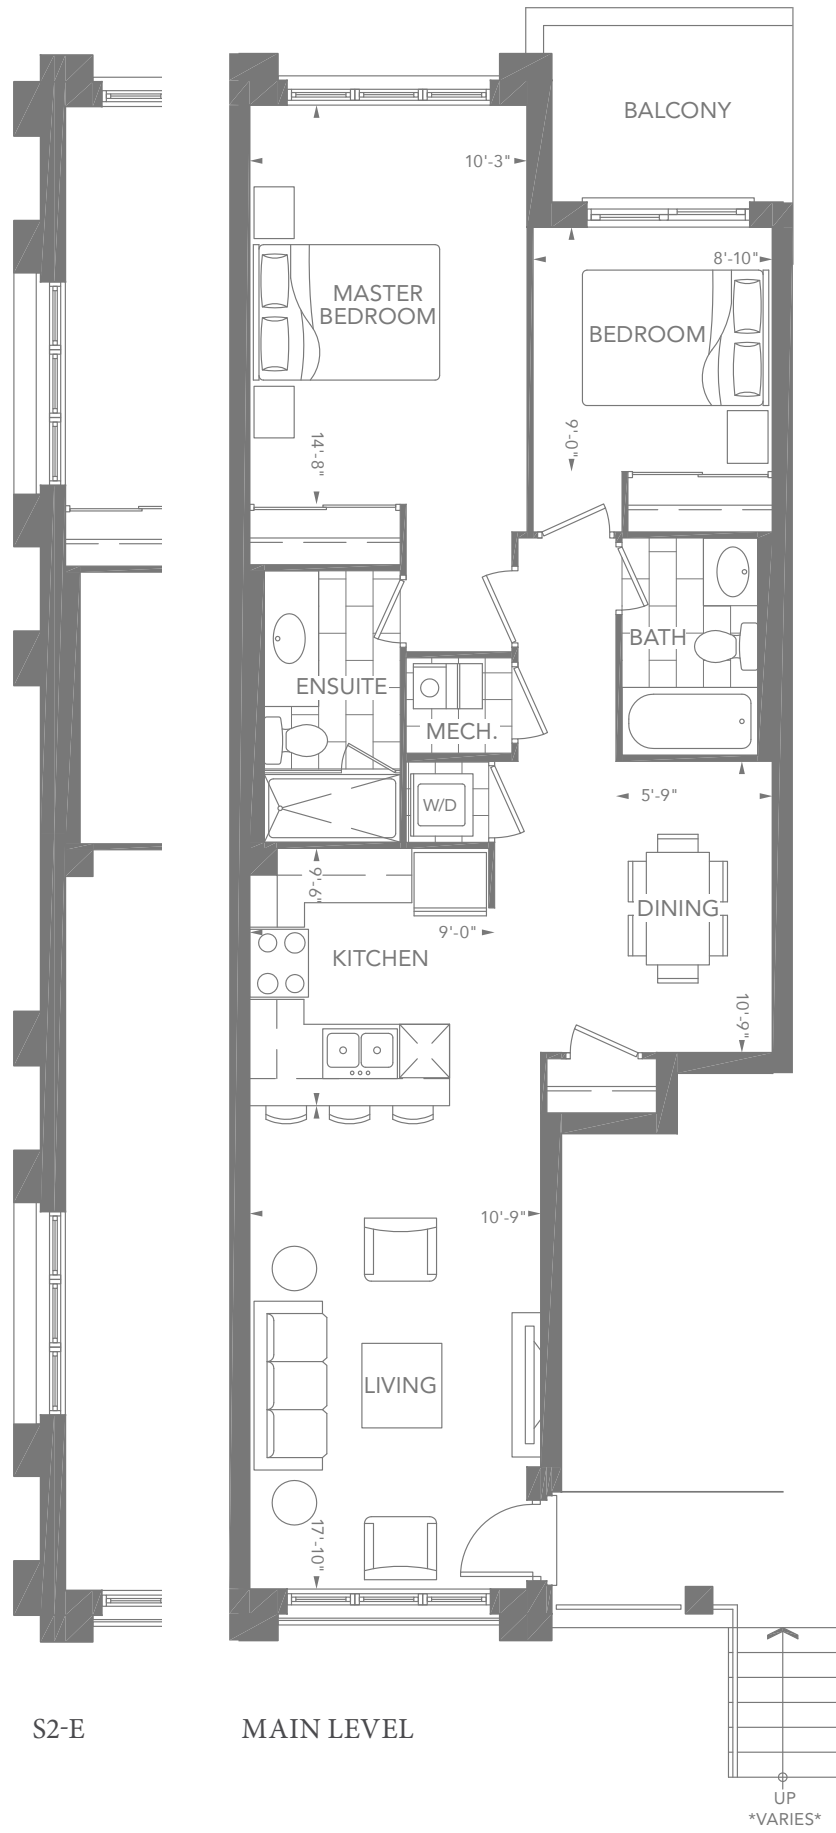

TERRACE FLAT

S2 | S2-E

2 BEDROOM

940-948 SQ.FT.

Actual usable floor space may vary from stated floor area.
Sizes and specifications are subject to change without notice. E&OE