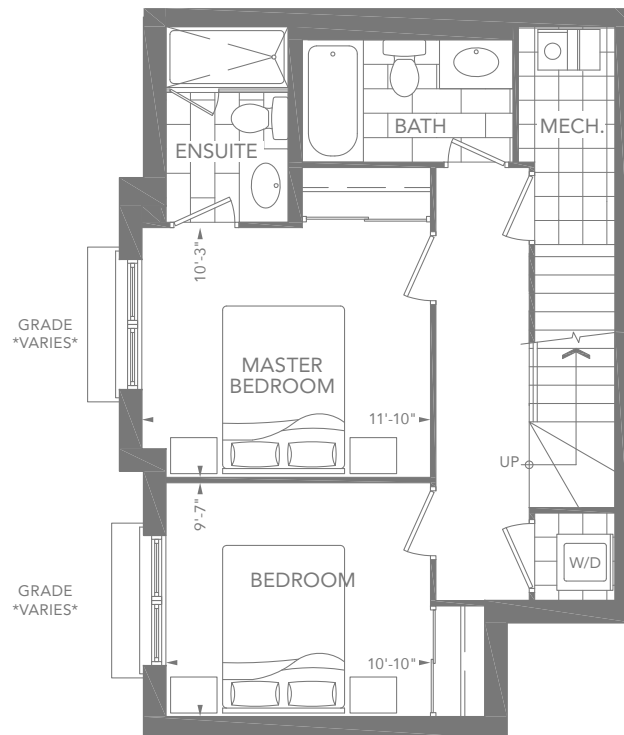

URBAN TOWN

2A-E

2 BEDROOM

1,082 SQ.FT.

107 SQ.FT. PATIO

MAIN LEVEL - SOUTH

MAIN LEVEL - NORTH

LOWER LEVEL

BLOCK 5 - LOWER LEVEL NORTH

BLOCK 5 - MAIN LEVEL NORTH

BLOCK 5 - LOWER LEVEL SOUTH

BLOCK 5 - MAIN LEVEL SOUTH

Actual usable floor space may vary from stated floor area.
Sizes and specifications are subject to change without notice. E&OE