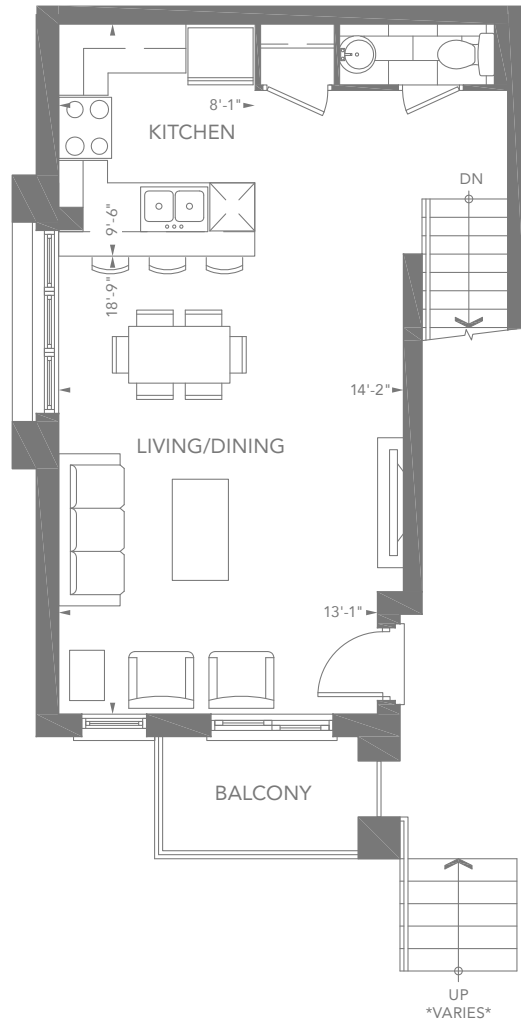

URBAN TOWN

2A-E

2 BEDROOM

1,082 SQ.FT.

107 SQ.FT. PATIO

MAIN LEVEL - SOUTH

MAIN LEVEL - NORTH

LOWER LEVEL

BLOCK 5 - LOWER LEVEL NORTH

BLOCK 5 - MAIN LEVEL NORTH

BLOCK 5 - LOWER LEVEL SOUTH

BLOCK 5 - MAIN LEVEL SOUTH

Actual usable floor space may vary from stated floor area.
Sizes and specifications are subject to change without notice. E&OE