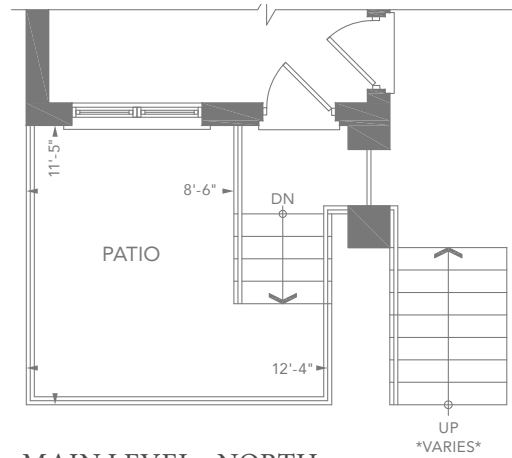

URBAN TOWN

2A-E

2 BEDROOM

1,082 SQ.FT.

107 SQ.FT. PATIO

MAIN LEVEL - SOUTH

MAIN LEVEL - NORTH

LOWER LEVEL

BLOCK 5 - LOWER LEVEL NORTH

BLOCK 5 - MAIN LEVEL NORTH

BLOCK 5 - LOWER LEVEL SOUTH

BLOCK 5 - MAIN LEVEL SOUTH

Actual usable floor space may vary from stated floor area.
Sizes and specifications are subject to change without notice. E&OE