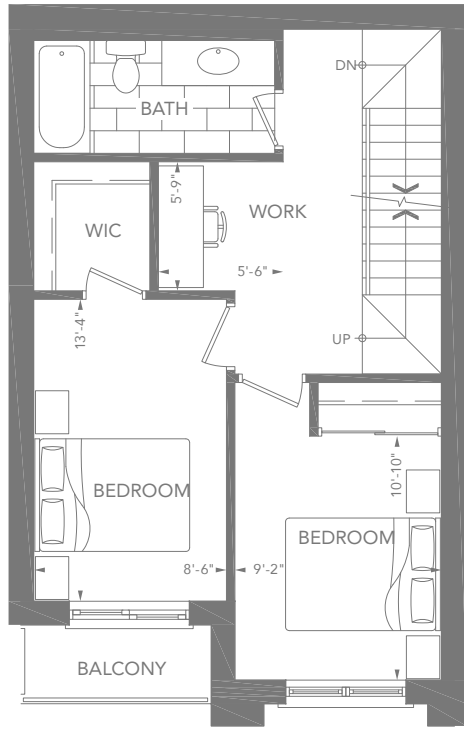

# EXECUTIVE TOWN

3B

3 BEDROOM + WORK

1,896 SQ.FT.

379 SQ.FT. TERRACE

Actual usable floor space may vary from stated floor area.  
Sizes and specifications are subject to change without notice. E&OE