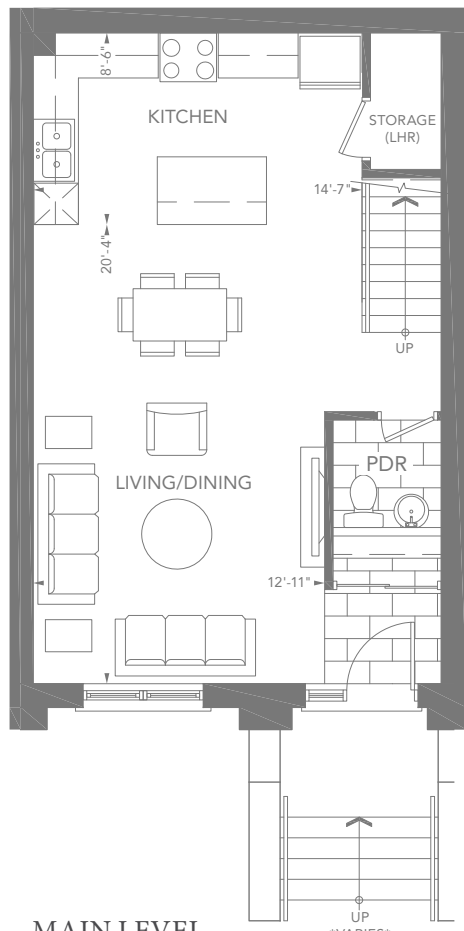

# EXECUTIVE TOWN

3B

3 BEDROOM + WORK

1,896 SQ.FT.

379 SQ.FT. TERRACE

Actual usable floor space may vary from stated floor area.  
Sizes and specifications are subject to change without notice. E&OE