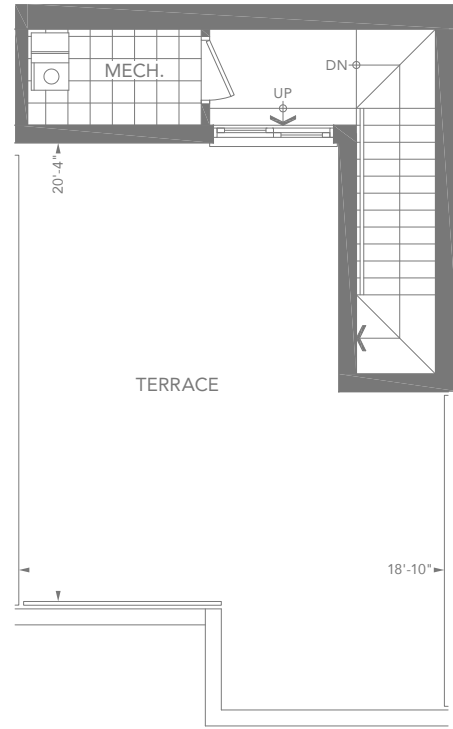

# EXECUTIVE TOWN

3B

3 BEDROOM + WORK

1,896 SQ.FT.

379 SQ.FT. TERRACE

Actual usable floor space may vary from stated floor area.  
Sizes and specifications are subject to change without notice. E&OE