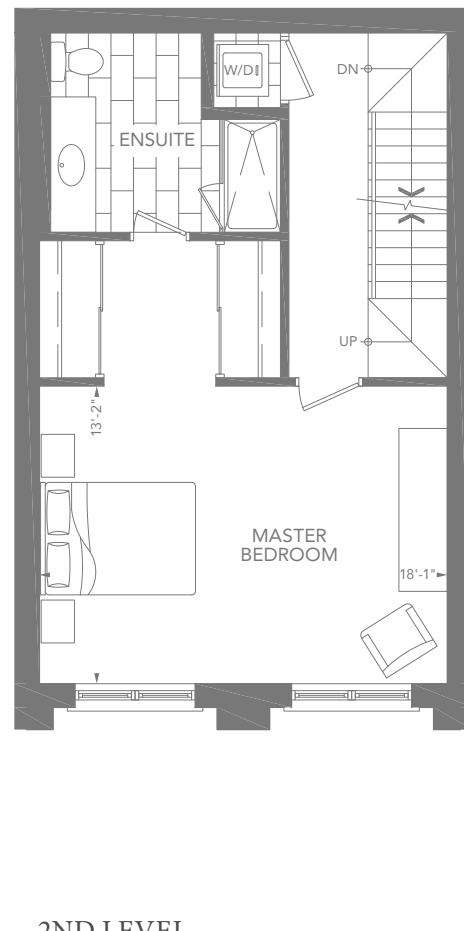

# EXECUTIVE TOWN

3B

3 BEDROOM + WORK

1,896 SQ.FT.

379 SQ.FT. TERRACE

Actual usable floor space may vary from stated floor area.  
Sizes and specifications are subject to change without notice. E&OE